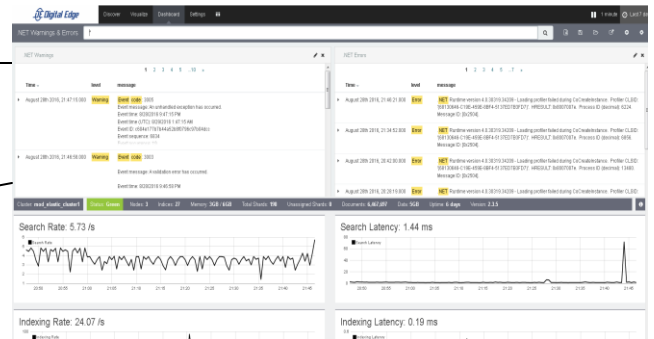

Client - Cloud Model

NdV

Digital Edge Infrastructure

Client - Private Model

Digital Edge Infrastructure